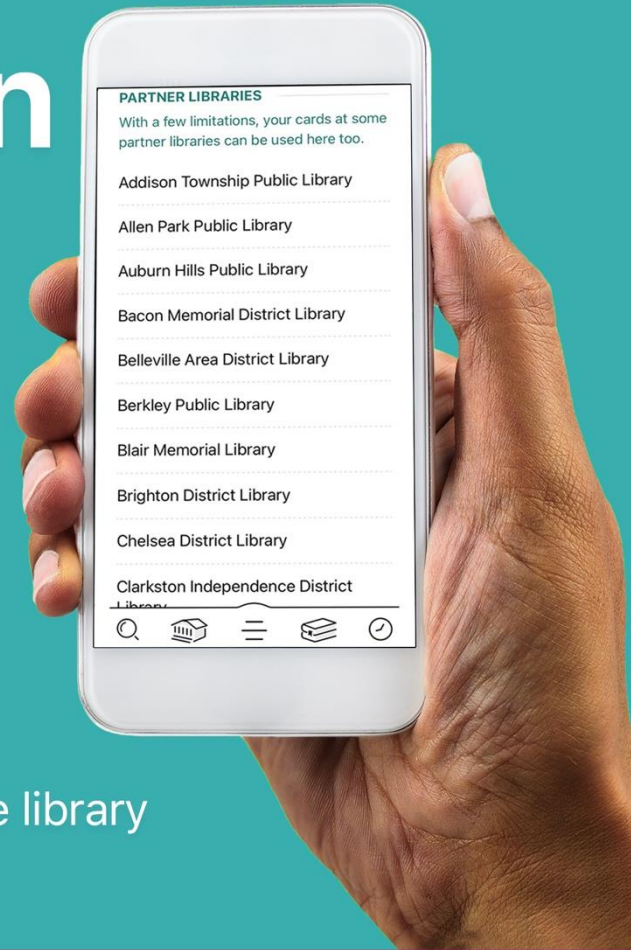

You now have access to even more books!

To add your card for a partner library:

1. Go to MENU > Add Library
2. Search for the partner library and open it.
3. Tap **Sign In With My Card**.
4. Under "Partner Libraries," choose your home library from the list and sign in.

Get more access with your
Metro Net Library Consortium member library card!

- Download Destination
- Great Lakes Digital Libraries
- Lakeland Digital Library
- Midwest Collaborative for Library Services
- Suburban Library Cooperative
- Up North Digital Consortium
- White Pine Library Cooperative (Fuel Your Mind)
- Woodlands Downloadable Library